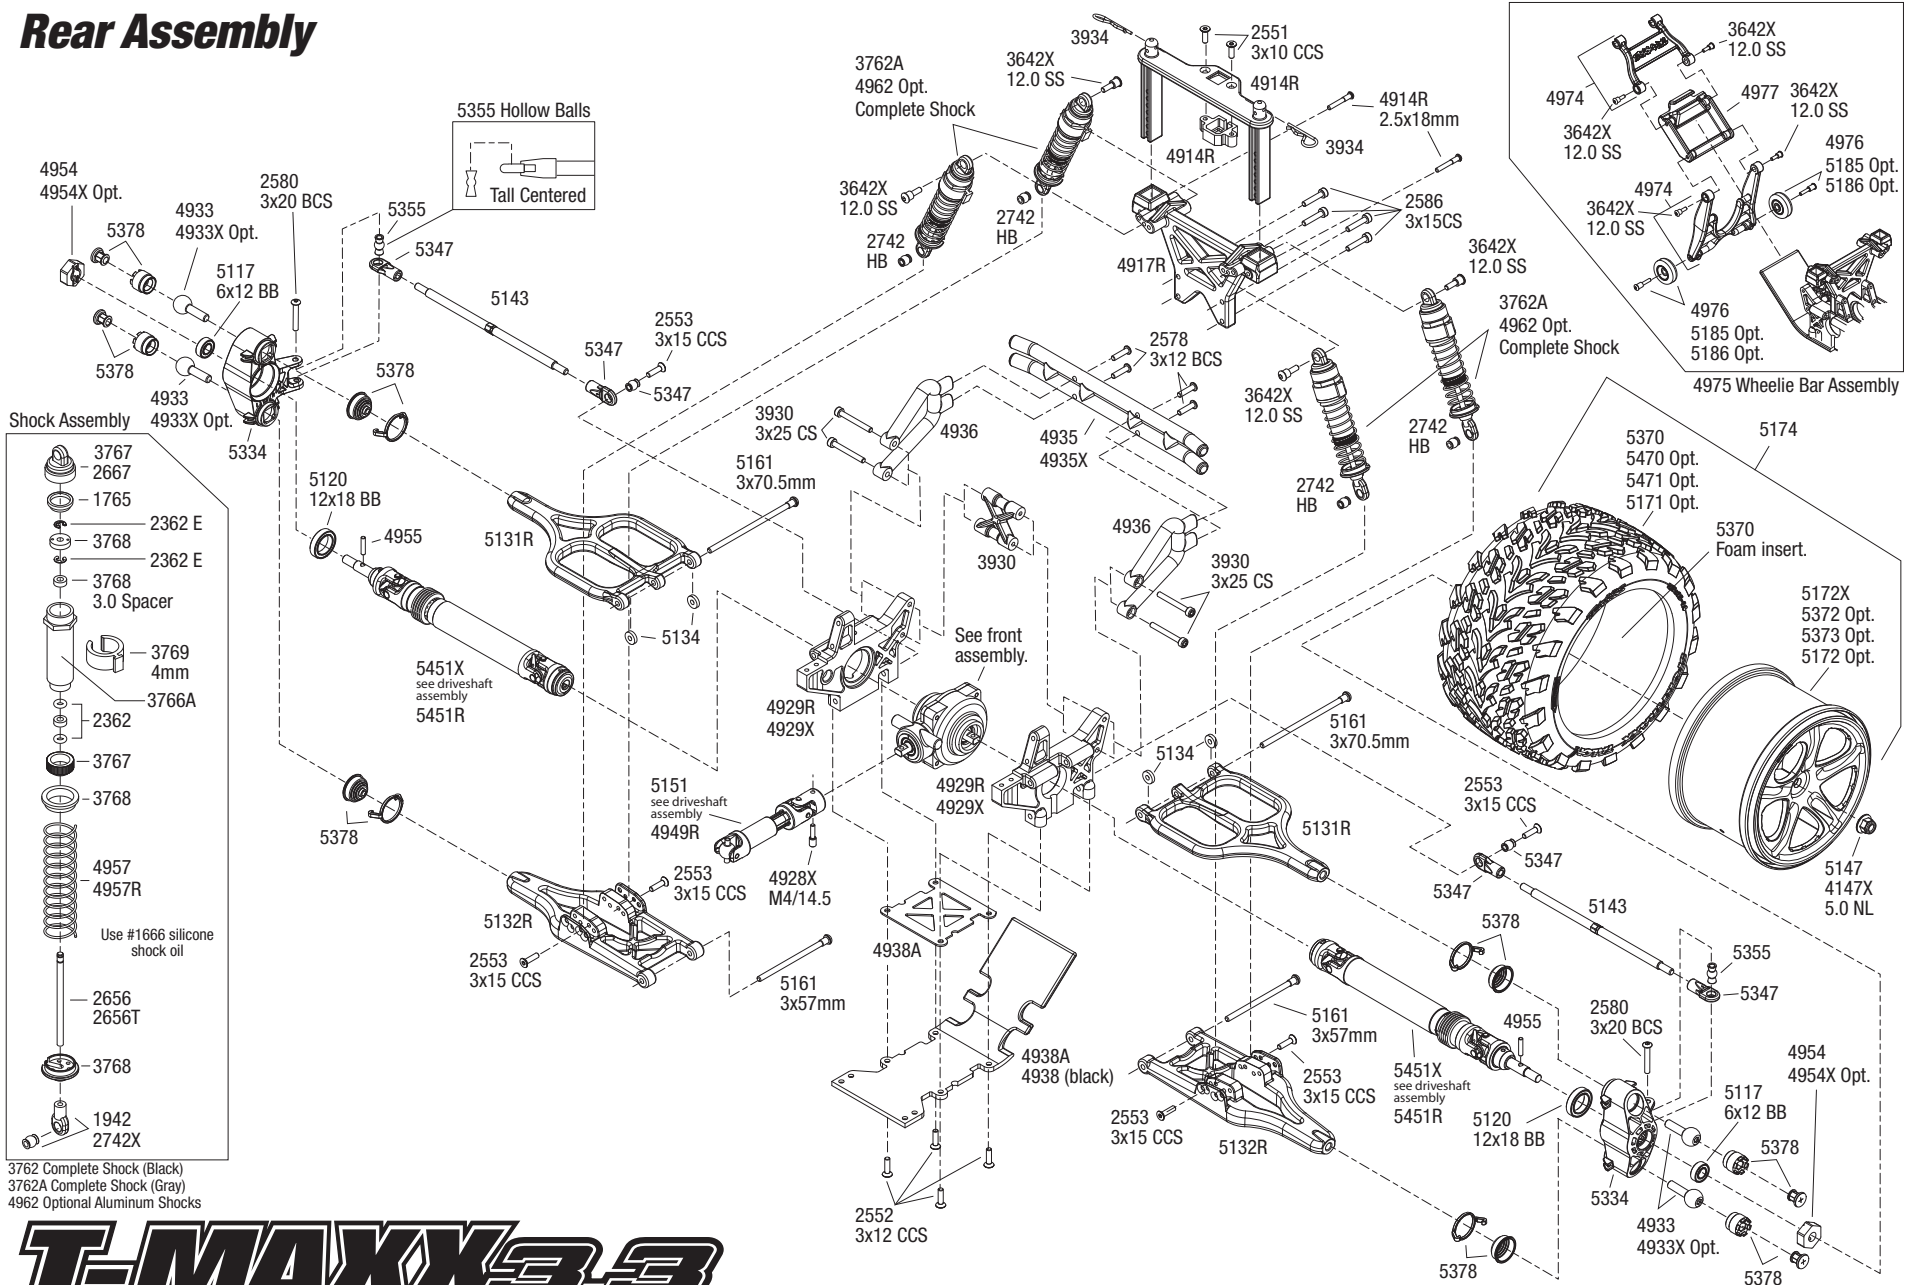

Rear Assembly

3762 Complete Shock (Black)
3762A Complete Shock (Gray)
4962 Optional Aluminum Shocks

T-MAXX 3.3